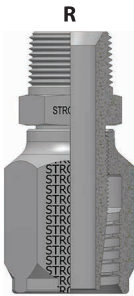

### 294.121 - CONECTOR REUSABLE HEMBRA G. JIC - R2AT/2SN

	R 		C	L		
Código	H. G. JIC	Espiga	Cut off	Long	Pzas/caja	
294.121.0404	1/4"	7/16" - 20	1/4"	35.5	62.0	50
294.121.0606	3/8"	9/16" - 18	3/8"	38.3	70.0	50
294.121.0808	1/2"	3/4" - 16	1/2"	44.5	82.0	40
294.121.1008	5/8"	7/8" - 14	1/2"	47.5	85.0	50
294.121.1010	5/8"	7/8" - 14	5/8"	50.0	89.0	50
294.121.1212	3/4"	1 1/16" - 12	3/4"	50.0	95.0	20
294.121.1616	1"	1 5/16" - 12	1"	58.0	105.0	20

### 294.040 - CONECTOR REUSABLE MACHO NPT - R2AT/2SN

	R 		C	L		
Código	M. NPT	Espiga	Cut off	Long	Pzas/caja	
294.040.0404	1/4"	1/4" - 18	1/4"	33.5	62.0	20
294.040.0606	3/8"	3/8" - 18	3/8"	35.3	67.0	20
294.040.0808	1/2"	1/2" - 14	1/2"	43.5	81.0	20
294.040.1212	3/4"	3/4" - 14	3/4"	45.0	90.0	20
294.040.1616	1"	1" - 11 1/2	1"	55.0	102.0	20