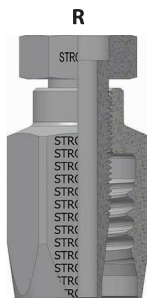

295.040 - CONECTOR REUSABLE MACHO NPT - R5

	R 		C	L		
Código	M. NPT	Espiga	Cut off	Long	Pzas/caja	
295.040.0204	1/8"	1/8" - 27	3/16"	24.0	43.0	50
295.040.0404	1/4"	1/4" - 18	3/16"	29.0	48.0	20
295.040.0406	1/4"	1/4" - 18	5/16"	32.3	56.5	20
295.040.0606	3/8"	3/8" - 18	5/16"	32.3	56.5	20
295.040.0608	3/8"	3/8" - 18	13/32"	32.0	63.0	20
295.040.0808	1/2"	1/2" - 14	13/32"	38.0	69.0	20
295.040.0810	1/2"	1/2" - 14	1/2"	39.0	74.5	20
295.040.1212	3/4"	3/4" - 14	5/8"	42.0	83.5	20
295.040.1616	1"	1" - 11 1/2	7/8"	47.0	77.5	20
295.040.2020	1 1/4"	1 1/4" - 11 1/2	1 1/8"	48.8	84.0	10
295.040.2424	1 1/2"	1 1/2" - 11 1/2	1 3/8"	52.0	88.0	10
295.040.3232	2"	2" - 11 1/2	1 13/16"	55.5	102.5	10

295.901 - CONECTOR REUSABLE SALVAVIDAS - R5

	R 		C	L	
Código	Salvavidas	Espiga	Cut off	Long	Pzas/caja
295.901.0404	1/4"	3/16"	14.0	33.0	50
295.901.0606	3/8"	5/16"	17.3	41.5	20
295.901.0608	3/8"	13/32"	18.0	49.0	50