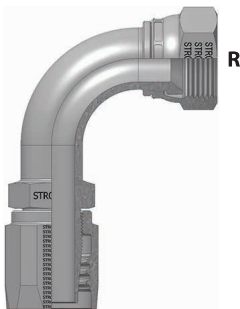

### 295.121 - CONECTOR REUSABLE HEMBRA G. JIC - R5

	R 			C	L	
Código	H. G. JIC		Espiga	Cut off	Long	Pzas/caja
295.121.0404	1/4"	7/16" - 20	3/16"	31.0	51.5	50
295.121.0405	1/4"	7/16" - 20	1/4"	32.0	53.5	20
295.121.0505	5/16"	1/2" - 20	1/4"	33.0	54.5	20
295.121.0606	3/8"	9/16" - 18	5/16"	35.3	58.0	50
295.121.0808	1/2"	3/4" - 16	13/32"	39.0	71.0	50
295.121.1010	5/8"	7/8" - 14	1/2"	43.0	78.5	20
295.121.1212	3/4"	1 1/16" - 12	5/8"	47.0	88.5	20
295.121.1616	1"	1 5/16" - 12	7/8"	50.0	82.0	20
295.121.2020	1 1/4"	1 5/8" - 12	1 1/8"	52.8	88.0	10
295.121.2424	1 1/2"	1 7/8" - 12	1 3/8"	60.0	97.0	10
295.121.3232	2"	2 1/2" - 12	1 13/16"	69.5	116.5	10

### 295.126 - CONECTOR REUSABLE A 90° HEMBRA G.JIC - R5

	R 			C	D	
Código	H. G. JIC		Espiga	Cut off	Drop	Pzas/caja
295.126.0404	1/4"	7/16" - 20	3/16"	21.7	21.7	20
295.126.0606	3/8"	9/16" - 18	5/16"	26.0	24.5	20
295.126.0808	1/2"	3/4" - 16	13/32"	31.0	29.4	20
295.126.1010	5/8"	7/8" - 14	1/2"	38.0	33.5	20