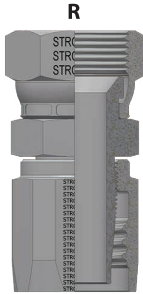

### 295.121 - CONECTOR REUSABLE HEMBRA G. JIC - R5

	R 			C	L	
Código	H. G. JIC		Espiga	Cut off	Long	Pzas/caja
295.121.0404	1/4"	7/16" - 20	3/16"	31.0	51.5	50
295.121.0405	1/4"	7/16" - 20	1/4"	32.0	53.5	20
295.121.0505	5/16"	1/2" - 20	1/4"	33.0	54.5	20
295.121.0606	3/8"	9/16" - 18	5/16"	35.3	58.0	50
295.121.0808	1/2"	3/4" - 16	13/32"	39.0	71.0	50
295.121.1010	5/8"	7/8" - 14	1/2"	43.0	78.5	20
295.121.1212	3/4"	1 1/16" - 12	5/8"	47.0	88.5	20
295.121.1616	1"	1 5/16" - 12	7/8"	50.0	82.0	20
295.121.2020	1 1/4"	1 5/8" - 12	1 1/8"	52.8	88.0	10
295.121.2424	1 1/2"	1 7/8" - 12	1 3/8"	60.0	97.0	10
295.121.3232	2"	2 1/2" - 12	1 13/16"	69.5	116.5	10

### 295.126 - CONECTOR REUSABLE A 90° HEMBRA G.JIC - R5

	R 			C	D	
Código	H. G. JIC		Espiga	Cut off	Drop	Pzas/caja
295.126.0404	1/4"	7/16" - 20	3/16"	21.7	21.7	20
295.126.0606	3/8"	9/16" - 18	5/16"	26.0	24.5	20
295.126.0808	1/2"	3/4" - 16	13/32"	31.0	29.4	20
295.126.1010	5/8"	7/8" - 14	1/2"	38.0	33.5	20