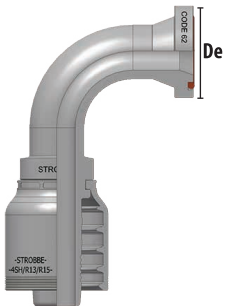

Prearmados STROBBE® SPIRALFIT®

240.336 - PRE. SPIRALFIT® A 90° BRIDA CODE 62

Incluye D-ring de Vitón

			C	D			
Código	Code 62	De	Espiga	Manguera	Cut off	Drop	Pzas/caja
240.336.1212	3/4"	41.2	3/4"	4SH/R13/R15	59.5	57.5	10
240.336.1612	1"	47.6	3/4"	4SH/R13/R15	59.5	60.5	10
240.336.1616	1"	47.6	1"	4SH/R13/R15	76.2	70.2	10
240.336.2016	1 1/4"	53.9	1"	4SH/R13/R15	76.2	74.2	5
240.336.2020	1 1/4"	53.9	1 1/4"	4SH/R13/R15	94.0	79.0	5
240.336.2420	1 1/2"	63.5	1 1/4"	4SH/R13/R15	94.0	84.0	5
240.336.2424	1 1/2"	63.5	1 1/2"	4SH/R13/R15	110.0	98.0	4
240.336.3224	2"	79.3	1 1/2"	4SH/R13/R15	114.5	106.0	4
240.336.3232	2"	79.3	2"	4SH/R13/R15	135.5	122.5	3

Nuevo

240.346 - PRE. SPIRALFIT® A 90° LARGA BRIDA CODE 62

Incluye D-ring de Vitón

			C	D			
Código	Code 62	De	Espiga	Manguera	Cut off	Drop	Pzas/caja
240.346.1212	3/4"	41.2	3/4"	4SH/R13/R15	59.5	100.0	10
240.346.1612	1"	47.6	3/4"	4SH/R13/R15	59.5	103.0	5
240.346.1616	1"	47.6	1"	4SH/R13/R15	76.2	120.2	10
240.346.2016	1 1/4"	53.9	1"	4SH/R13/R15	76.2	124.0	5
240.346.2020	1 1/4"	53.9	1 1/4"	4SH/R13/R15	94.0	140.0	5